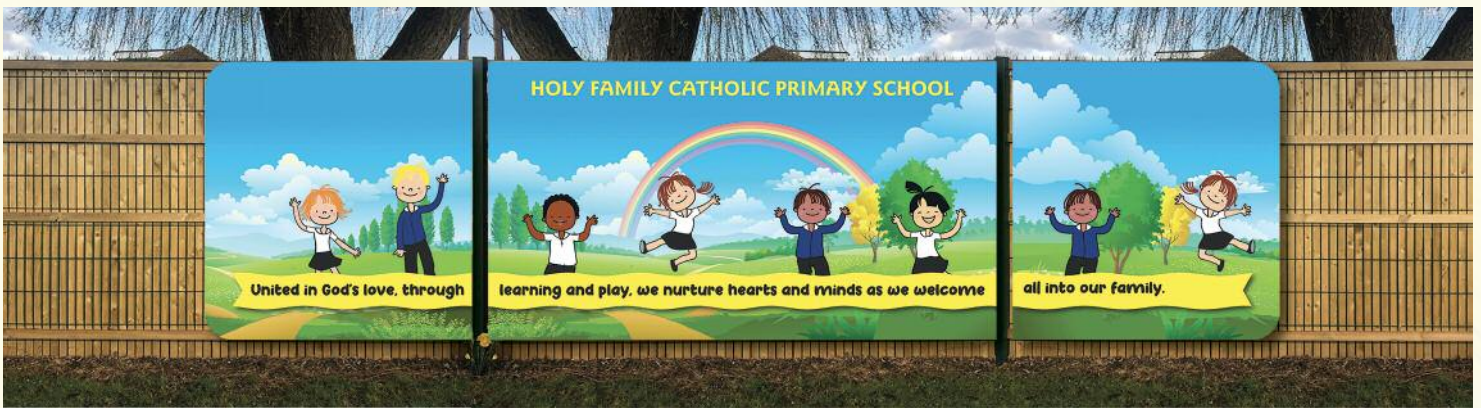

PDF proof supplied for your approval

POA Please contact us

SEARCH our website **TFP01**

OUTDOOR

Large Format Displays / 1, 2 or 3 panels

Outside or Indoor Mission Statement Display

- Large size
- Indoor or Outside versions
- Water proof
- Rust proof
- Fire retardant